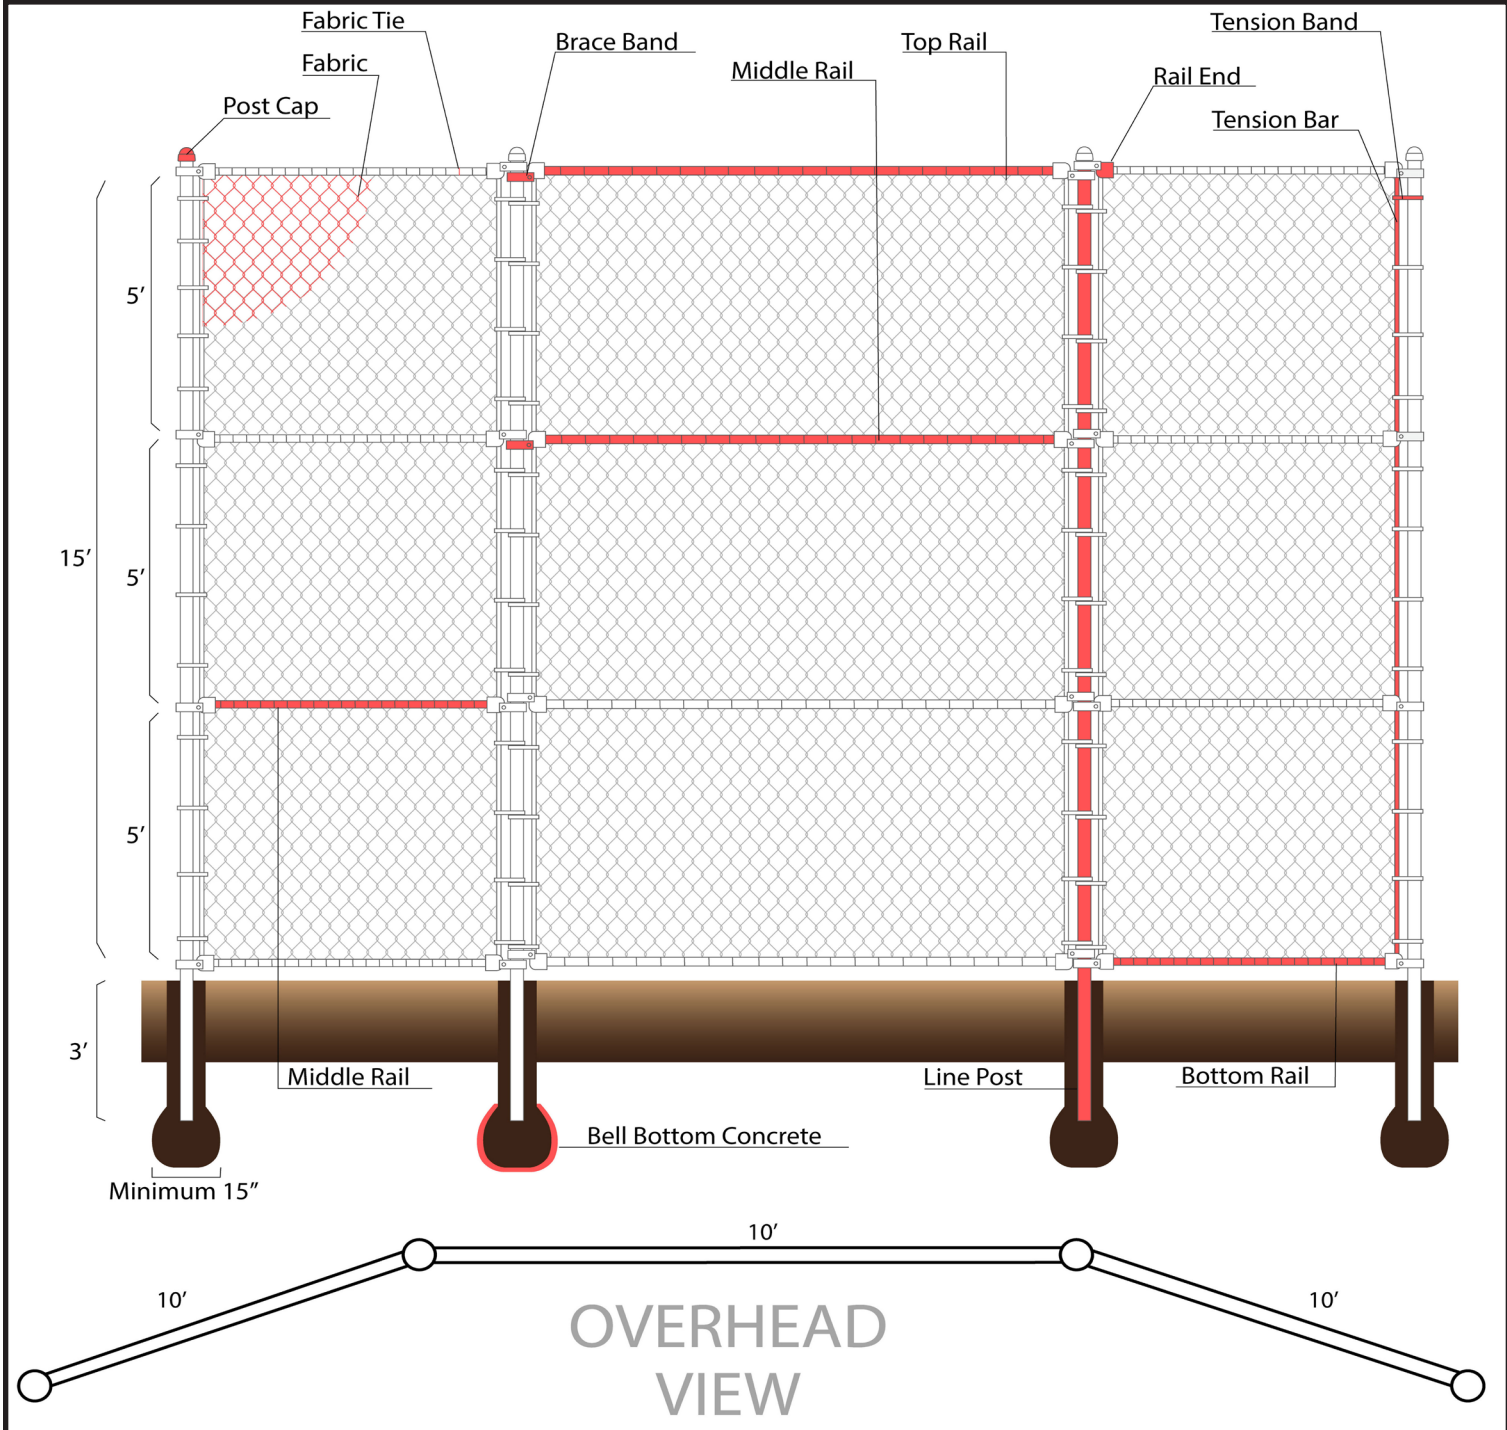

# Baseball Fence Backstop Kit Specifications

Baseball Fence Backstop Kit 15' High x 10' Wide x 10' Wings

**SKU: BCKST-US-10X10X10X15**

Height	15'
Center Panel Length	10'
Left Wing Length	10'
Right Wing Length	10'
Total Length	30'
Material	Galvanized Steel